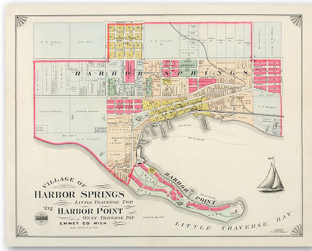

## Plat Map Poster

Plat Map Poster

1902 Harbor Springs Plat Map.

Rating: Not Rated Yet

**Price:**

Variante price modifier:

\$25.00

Discount:

### Description

Reprinted by the Historical Society, this 1902 plat map gives a colorful snapshot of Harbor Springs just after the turn of the century. Poster is 30.5" wide by 24" high.